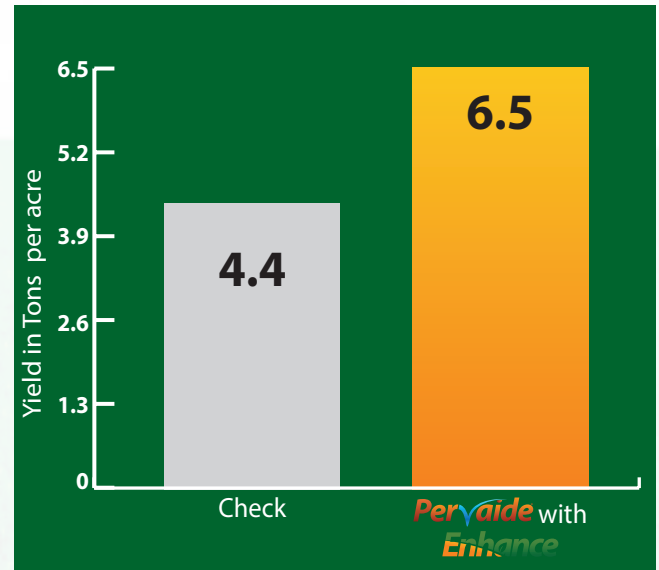

Pervaide with Enhance

Increases Alfalfa Yield by 2.1 tons at Irrigation Research Foundation in Yuma, CO

Treatment	Yield	RFV	TDN	Crude Protein
Check	4.4 Tons	188.2	68.6%	22.9%
Pervaide®	6.5 Tons	202.6	71.6%	23.7%

Summary: Pervaide® and Enhance treatment increased yield by 2.1 tons/acre, and increased Relative Feed Value (RFV) by 7%.

Application: Enhance at 2 quarts to the acre 6/9, 7/8, 8/11.
Pervaide® at 2 quarts to the acre at green-up 4/4.

Fig 1: Alfalfa Yield in Tons per Acre

2008 in Yuma, CO by Irrigation Research Foundation, n=1