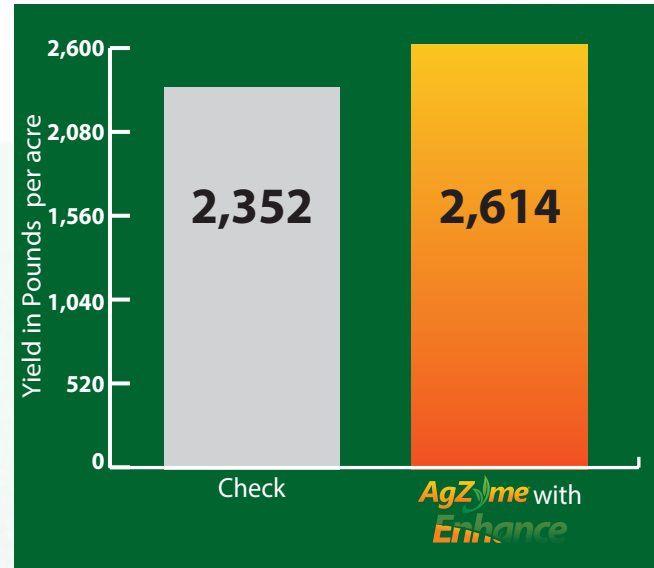

AgZyme® with Enhance

increases Dry Bean Yield by 262 pounds at Irrigation Research Foundation in Yuma, CO

Treatment	Yield
Check	2,352 Lbs
AgZyme® & Enhance	2,614 Lbs

Summary: Yield increase of 262 Lbs/Acre with AgZyme® and Enhance

Application: 2 quarts of Enhance and 12.8 ounces of AgZyme®. AgZyme® was applied at planting and Enhance was applied 1 month after planting. Treated beans showed economic gain due to an increased yield above treatment prices. All treatments were fertilized according to growers standard practice (GSP).

Fig 1: Dry Bean Yield in Pounds per Acre

2004 in Yuma, CO by Irrigation Research Foundation, n=1