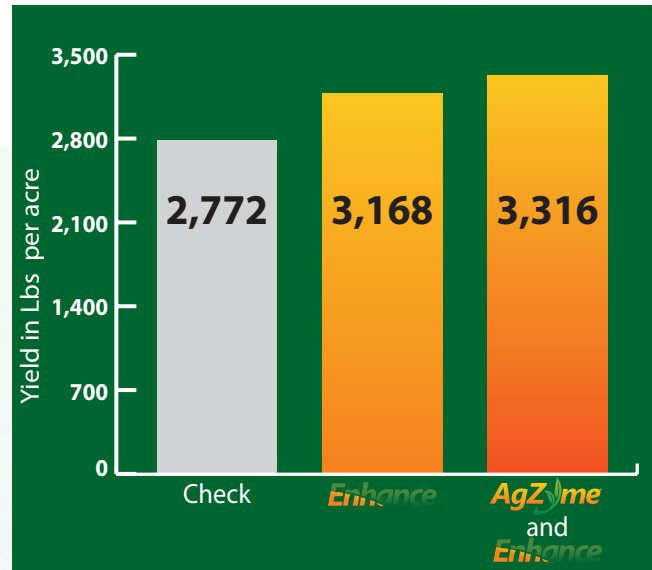

Enhance increases Dry Bean Yield by 396 pounds at Irrigation Research Foundation in Yuma, CO

Treatment	Yield
Check	2,772 Lbs
Enhance	3,168 Lbs
AgZyme® & Enhance	3,316 Lbs

Summary: Yield increase of 396 Lbs/Acre with Enhance and 544 Lbs/Acre with AgZyme® and Enhance

Application: 12.8 ounces per acre of AgZyme® at pre emergence. 2 quarts of Enhance per acre. 166 Lbs per acre of dry spread 14-27-0-10.8s-5.6zn in the spring and 4 applications through irrigation of 32-0-0 at 7 gallons per acre.

Fig 1: Dry Bean Yield in Lbs per Acre

2006 in Yuma, CO by Irrigation Research Foundation, n=1