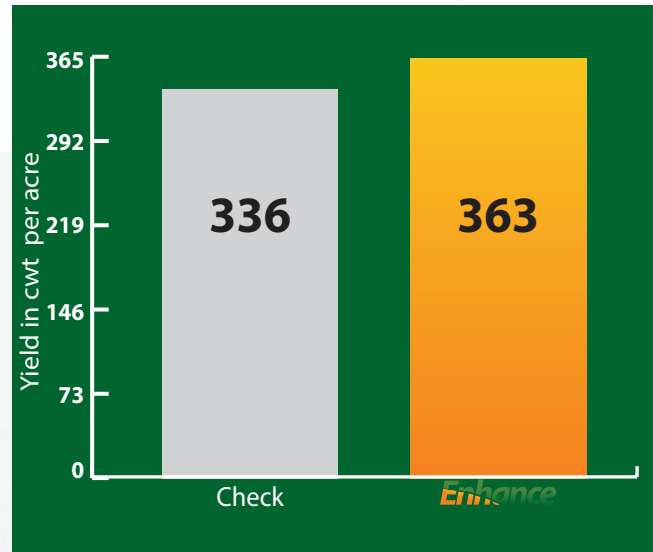

Enhance increases US#1 Potato Yield by 27 cwt at University of Wisconsin in Antigo, WI

Treatment	Yield	U.S. #1s	% U.S. #1s
Check	357 Cwt	336	94
Enhance	388 Cwt	363	94

Summary: Enhance treatment increased the number of U.S. #1s by 27 cwt/acre and overall yield by 31 cwt/acre.

Application: 1 gallon per acre of Enhance foliar applied at tuber initiation, on July 13th, and again on August 7th. Fertilizer Application: 350 lb./A 18-46-00 and 100 lb./A of Calcium sulfate applied through the planter, 30 gal./A of 32% liquid Nitrogen at hilling.

Fig 1: US#1 Potato Yield in cwt per Acre

2009 in Antigo, WI by University of Wisconsin, LSD (P=.05)=ns