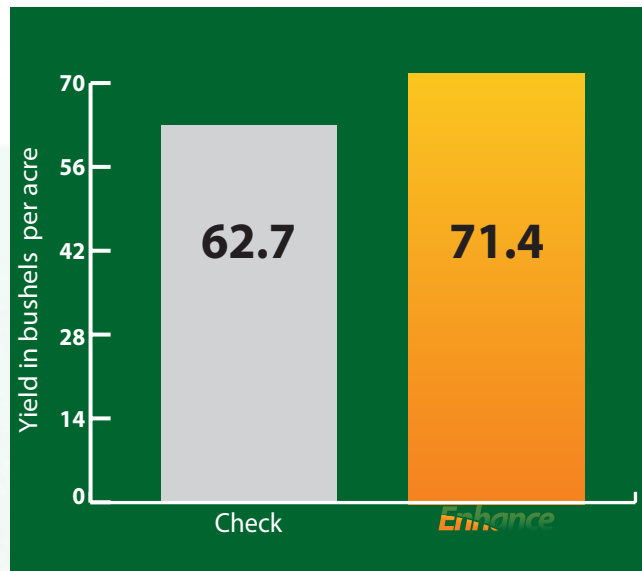

Enhance increases Soybean Yield by 8.7 bu per acre at Irrigation Research Foundation in Yuma, CO

Treatment	Yield
Check	62.7 Bu
Enhance	71.4 Bu

Summary: Yield increase of 8.7 Bu/Acre with Enhance treated soybeans.

Application: 2 quarts per acre at V-4 (4 Node). Fertility was applied broadcast in the spring.

Fig 1: Soybean Yield in Bushels per Acre

2005 in Yuma, CO by Irrigation Research Foundation, n=1